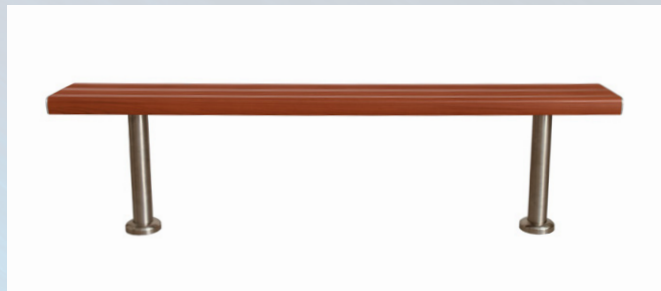

Stainless Steel

NO BACKREST

PLAIN

1m	$398
1.5m	$435
2m	$473
3m	$693
4m	$766
5m	$1,024
6m	$1,061

DECOWOOD

1m	$727
1.5m	$800
2m	$872
3m	$1,260
4m	$1,408
5m	$1,867
6m	$1,925