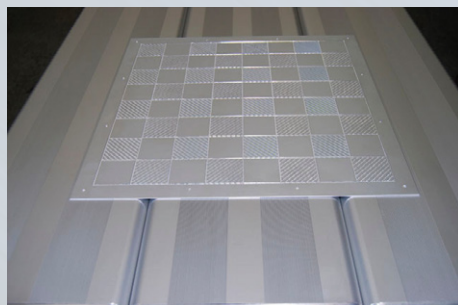

Chessboards

Specifically designed to attach to the existing BAB Aluminium Table range the all weather BAB Aluminium Chessboard is perfect for the budding young Fischer or Kasparov.

Manufactured from Anodised Aluminium and machined using CNC technology the All-weather Chessboards are the perfect answer for those who prefer the quieter pursuits in life.

Size: 450mm x 450mm | $165 each plus GST