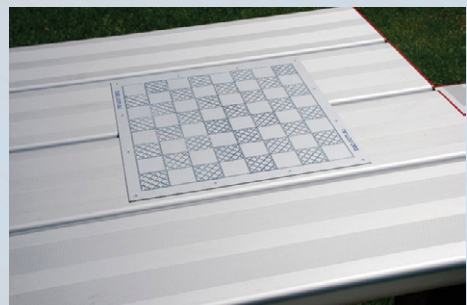

Bag Racks

2 Tier

2m	\$799
3m	\$1,157
4m	\$1,350
5m	\$1,794
6m	\$1,900

3 Tier

\$1,201
\$1,738
\$2,026
\$2,692
\$2,852

Chessboards

Specifically designed to attach to the existing BAB Aluminium Table range the all weather BAB Aluminium Chessboard is perfect for the budding young Fischer or Kasparov.

Manufactured from Anodised Aluminium and machined using CNC technology the All-weather Chessboards are the perfect answer for those who prefer the quieter pursuits in life.

Size: 450mm x 450mm | \$165 each plus GST