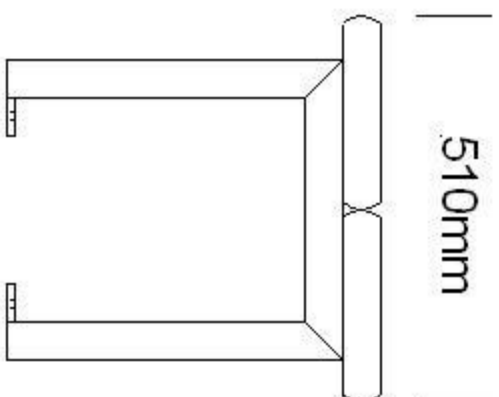

Double Seat Support

510mm

Infant = 300mm

Primary = 350mm

Secondary = 400mm

Adult = 450mm

BAB Double Inground Seat